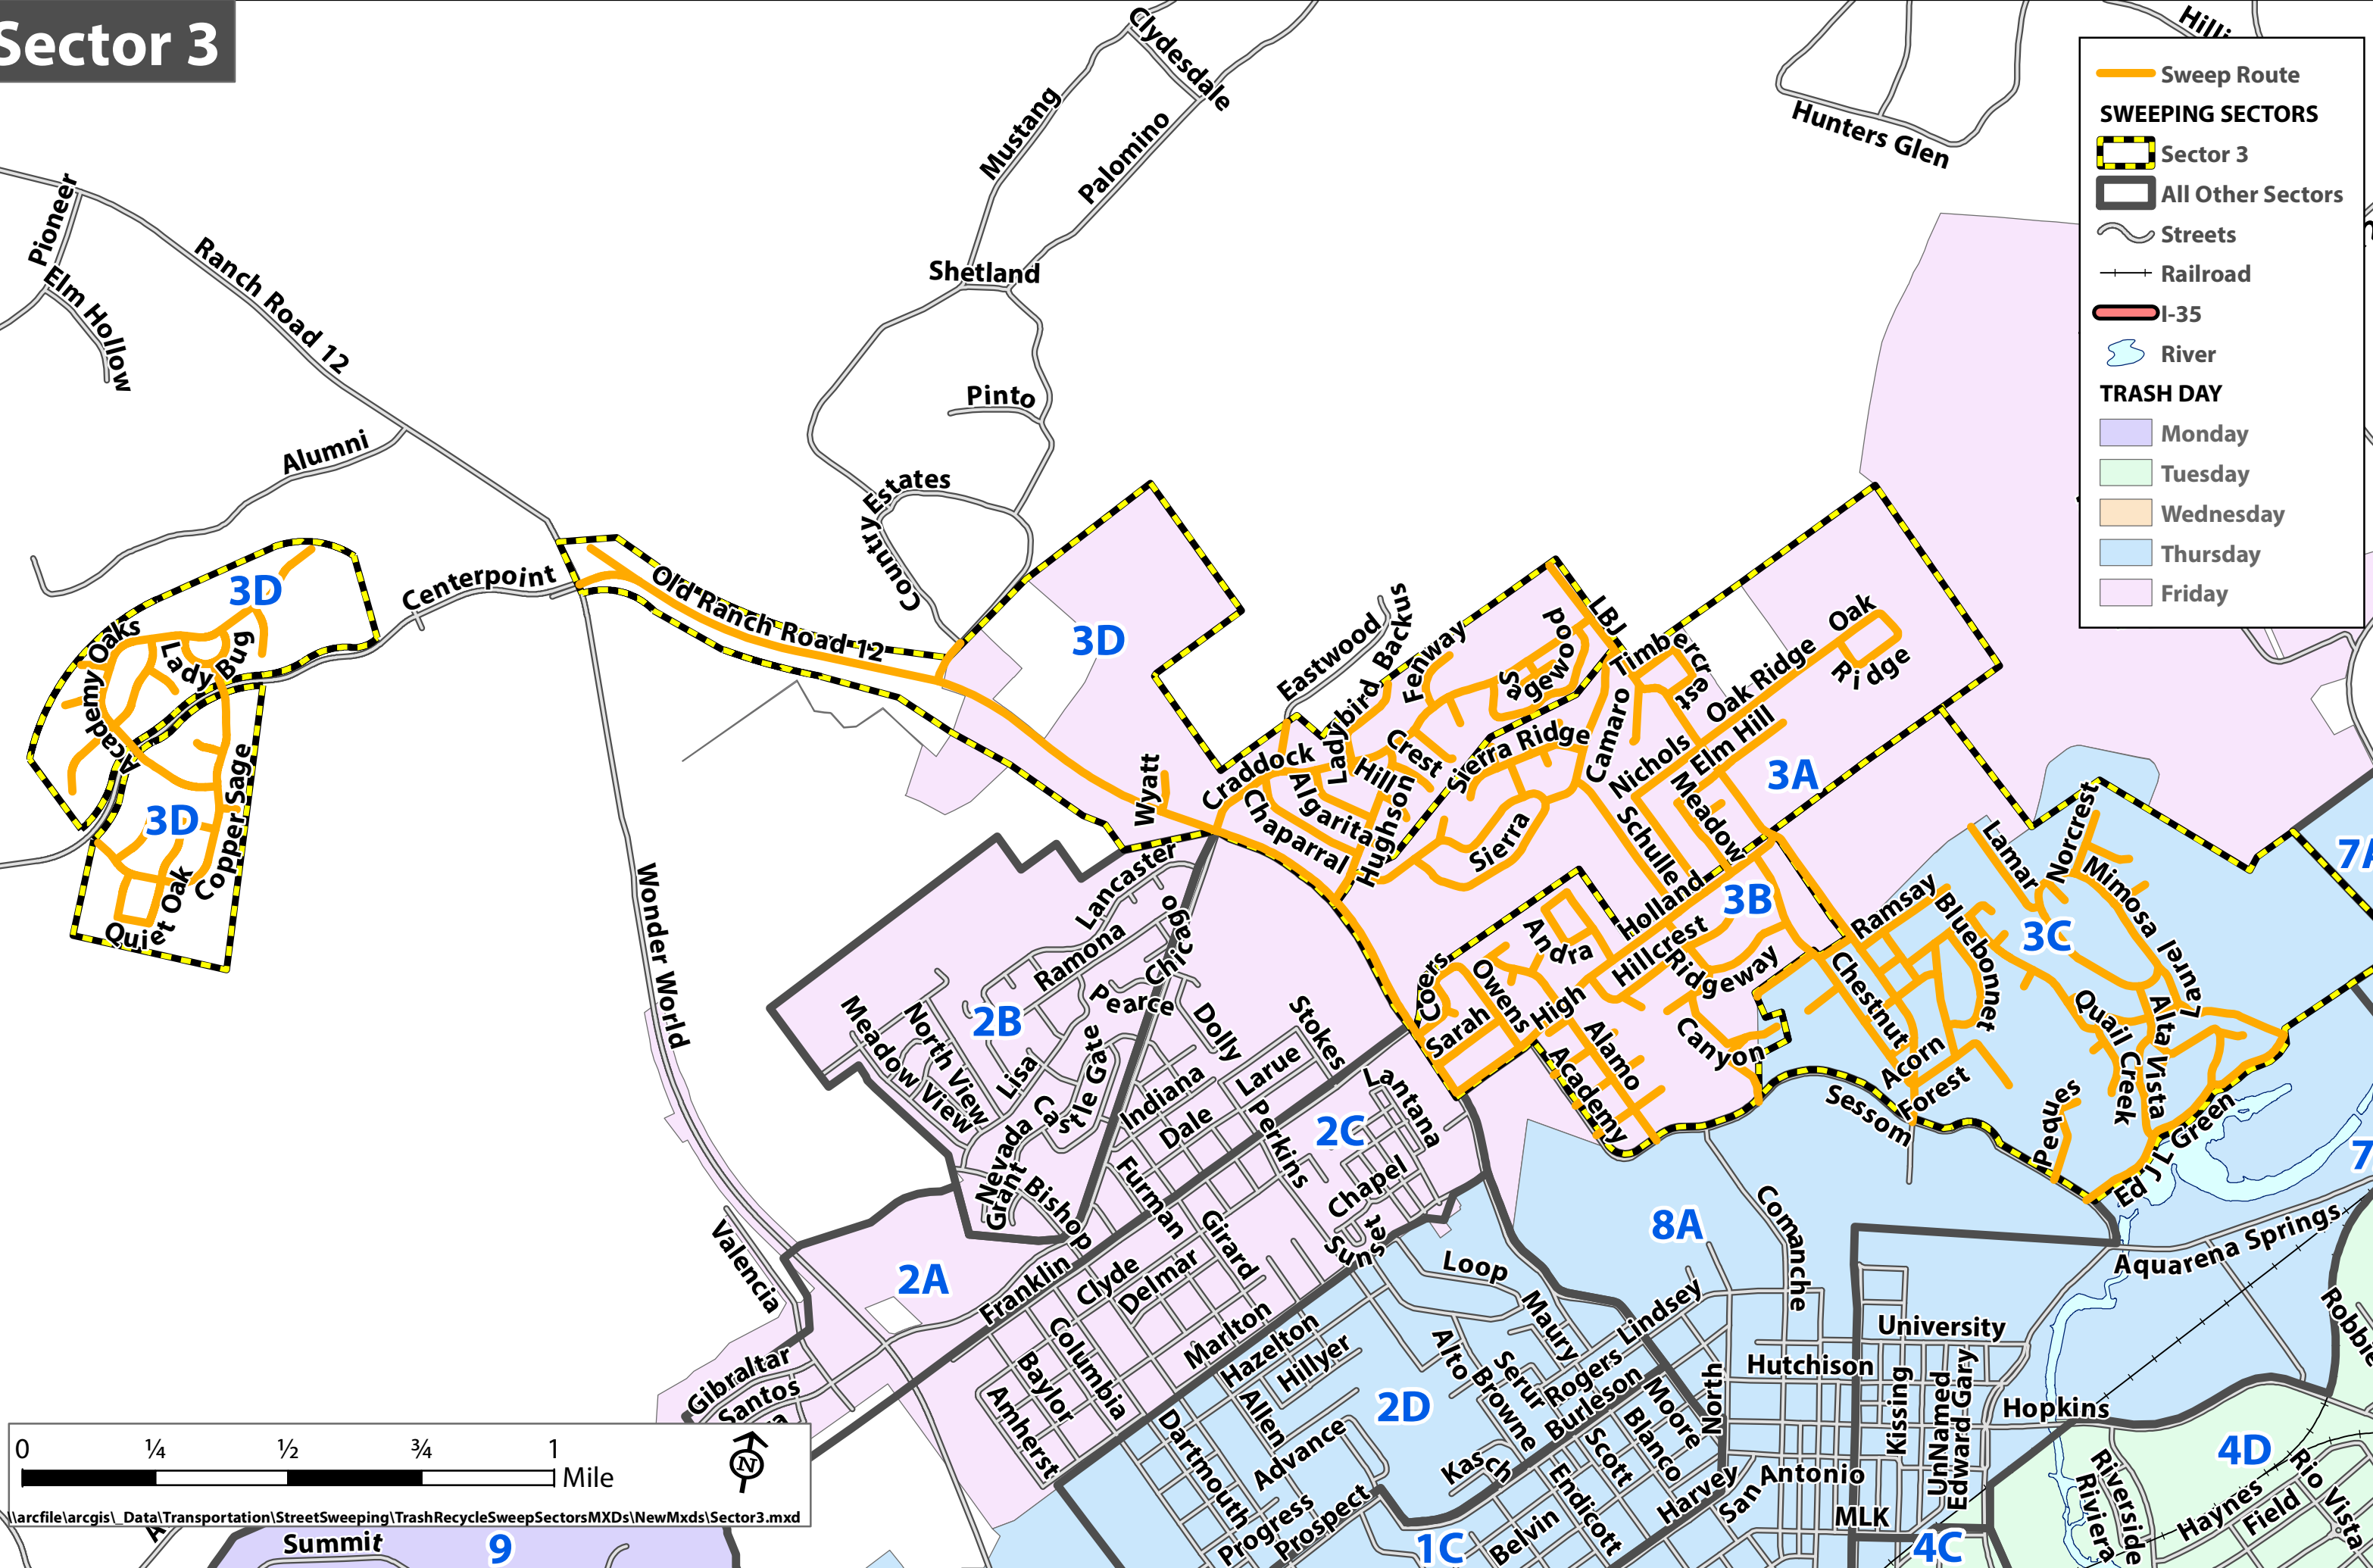

Sector 3

Sweep Route
 Sweep Route

SWEEPING SECTORS

-  Sector 3
-  All Other Sectors

Streets
 Streets

Railroad
 Railroad

I-35
 I-35

River
 River

TRASH DAY

-  Monday
-  Tuesday
-  Wednesday
-  Thursday
-  Friday

0 1/4 1/2 3/4 1 Mile

\\arcfile\arcgis_Data\Transportation\StreetSweeping\TrashRecycleSweepSectorsMXDs\NewMxds\Sector3.mxd

Summit 9