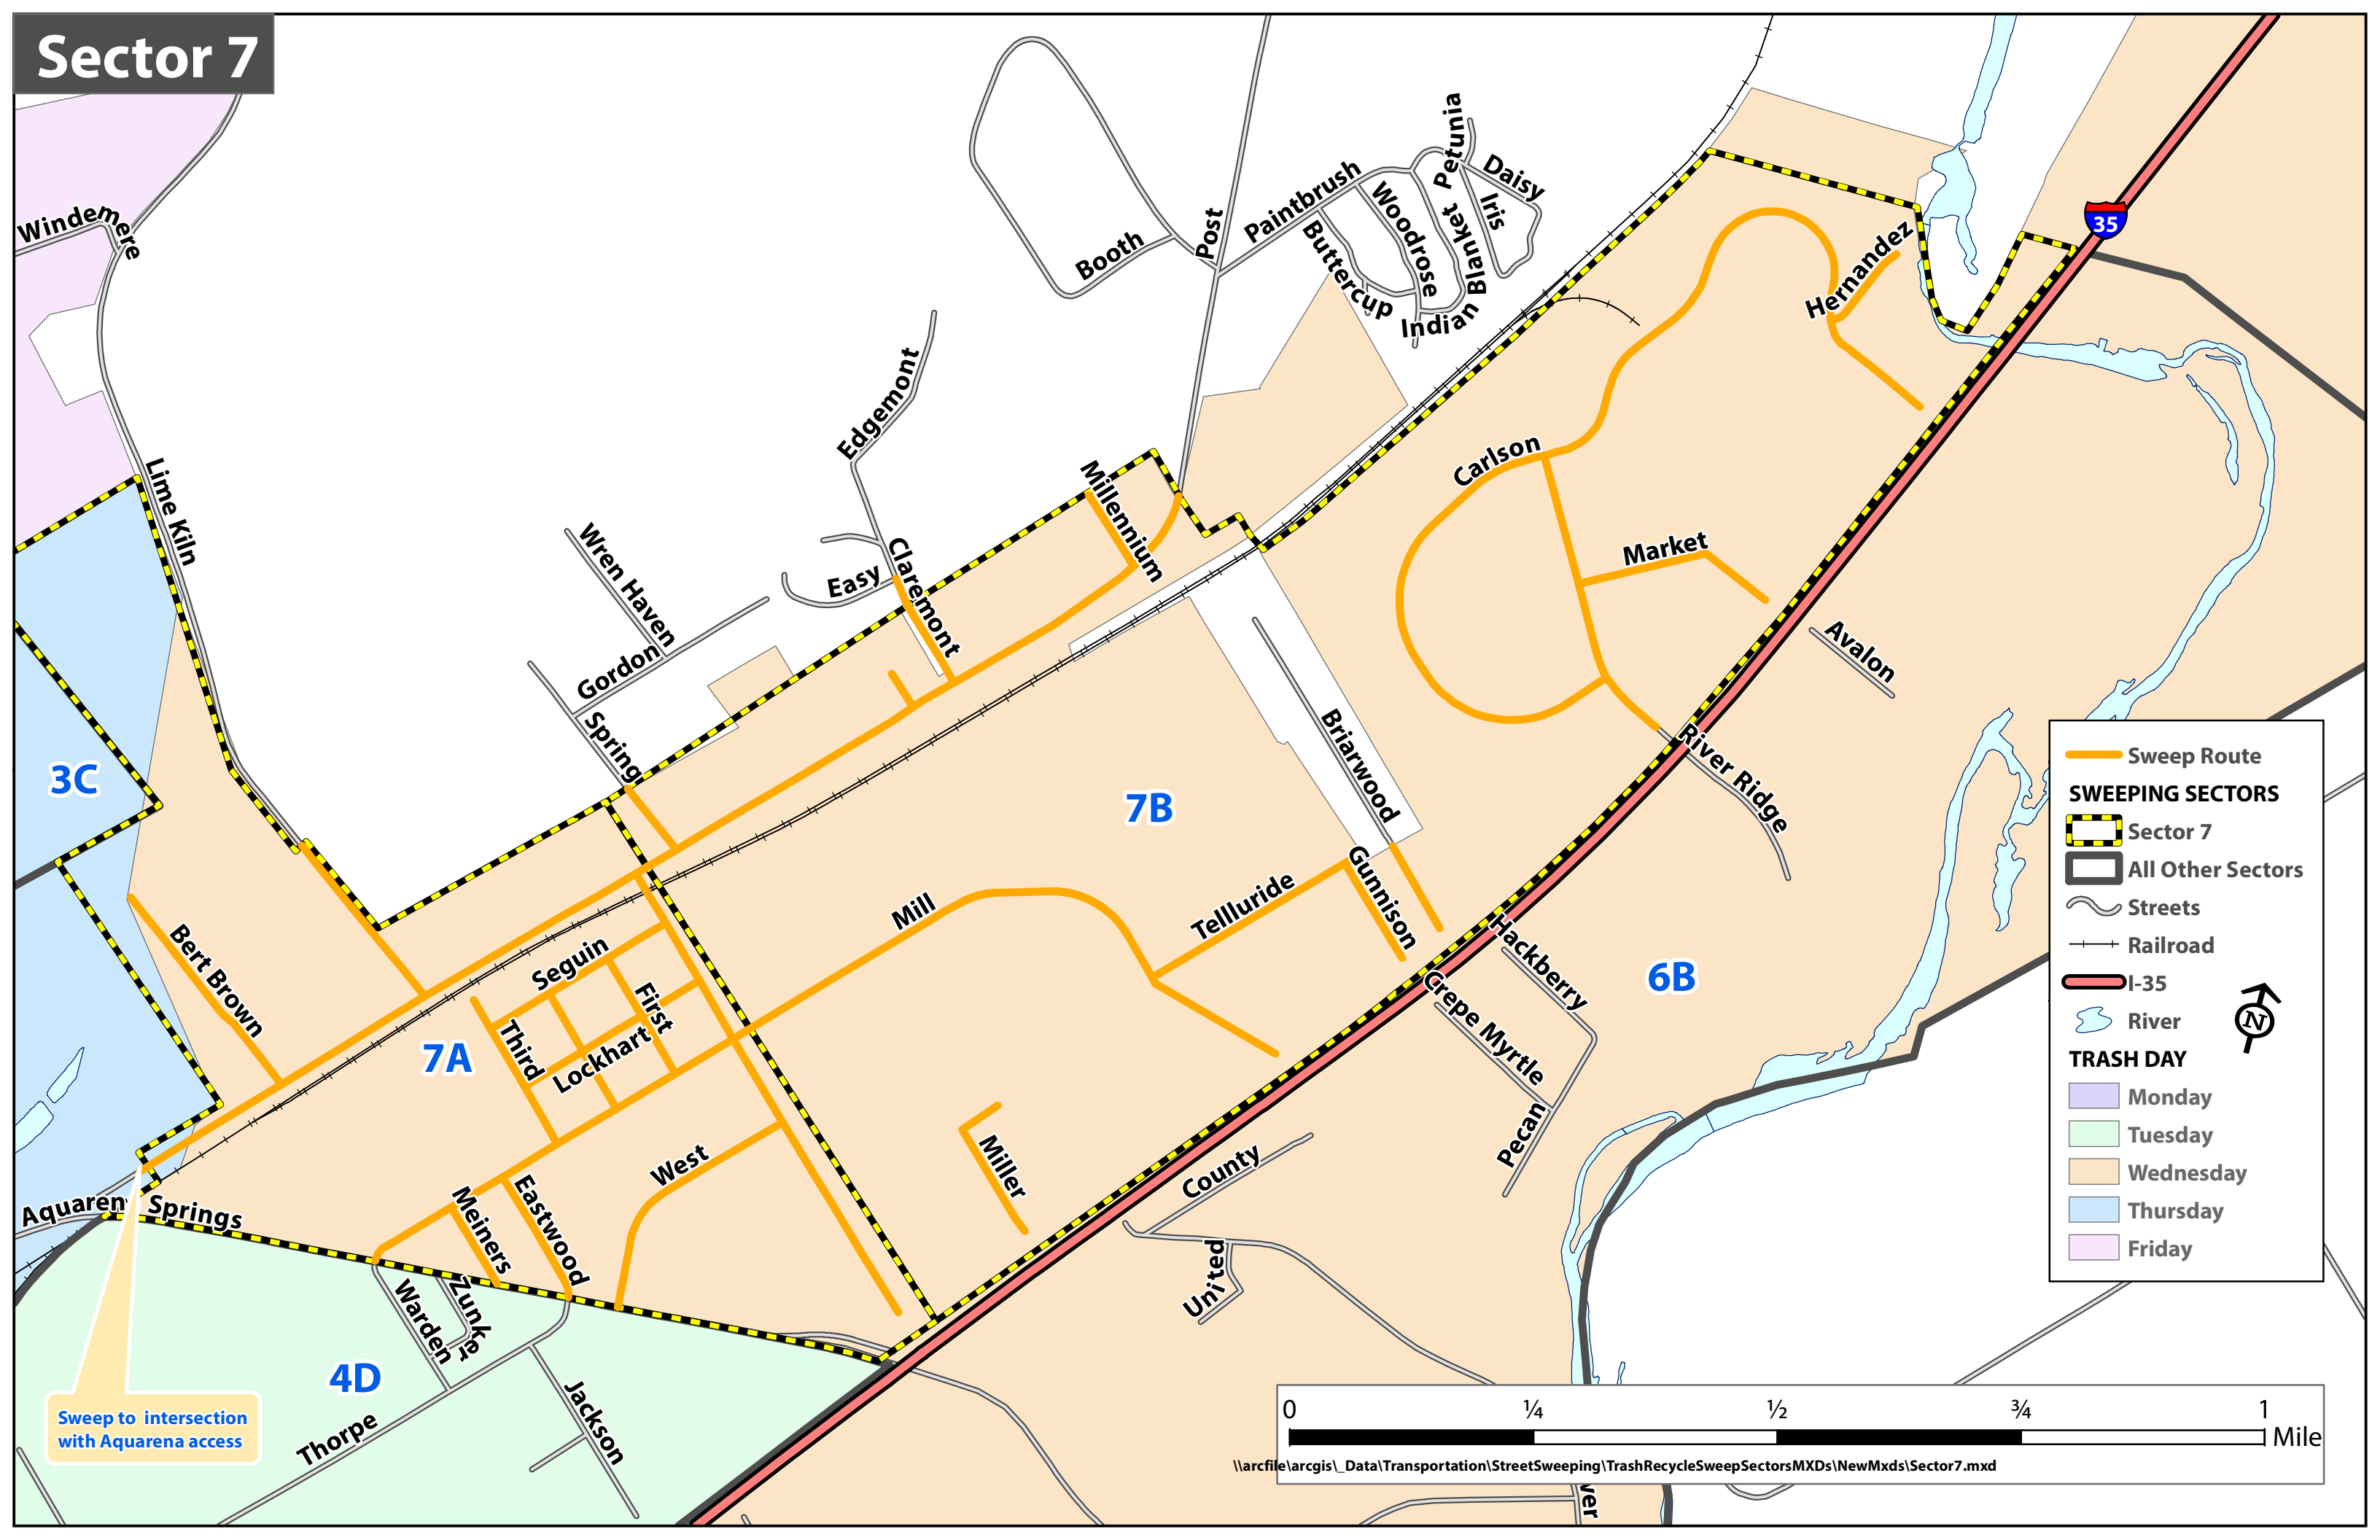

Sector 7

3C

7A

7B

6B

4D

Sweep to intersection with Aquarena access

Legend

- Sweep Route
- SWEEPING SECTORS**
 - Sector 7
 - All Other Sectors
- Streets
- Railroad
- I-35
- River
- TRASH DAY**
 - Monday
 - Tuesday
 - Wednesday
 - Thursday
 - Friday