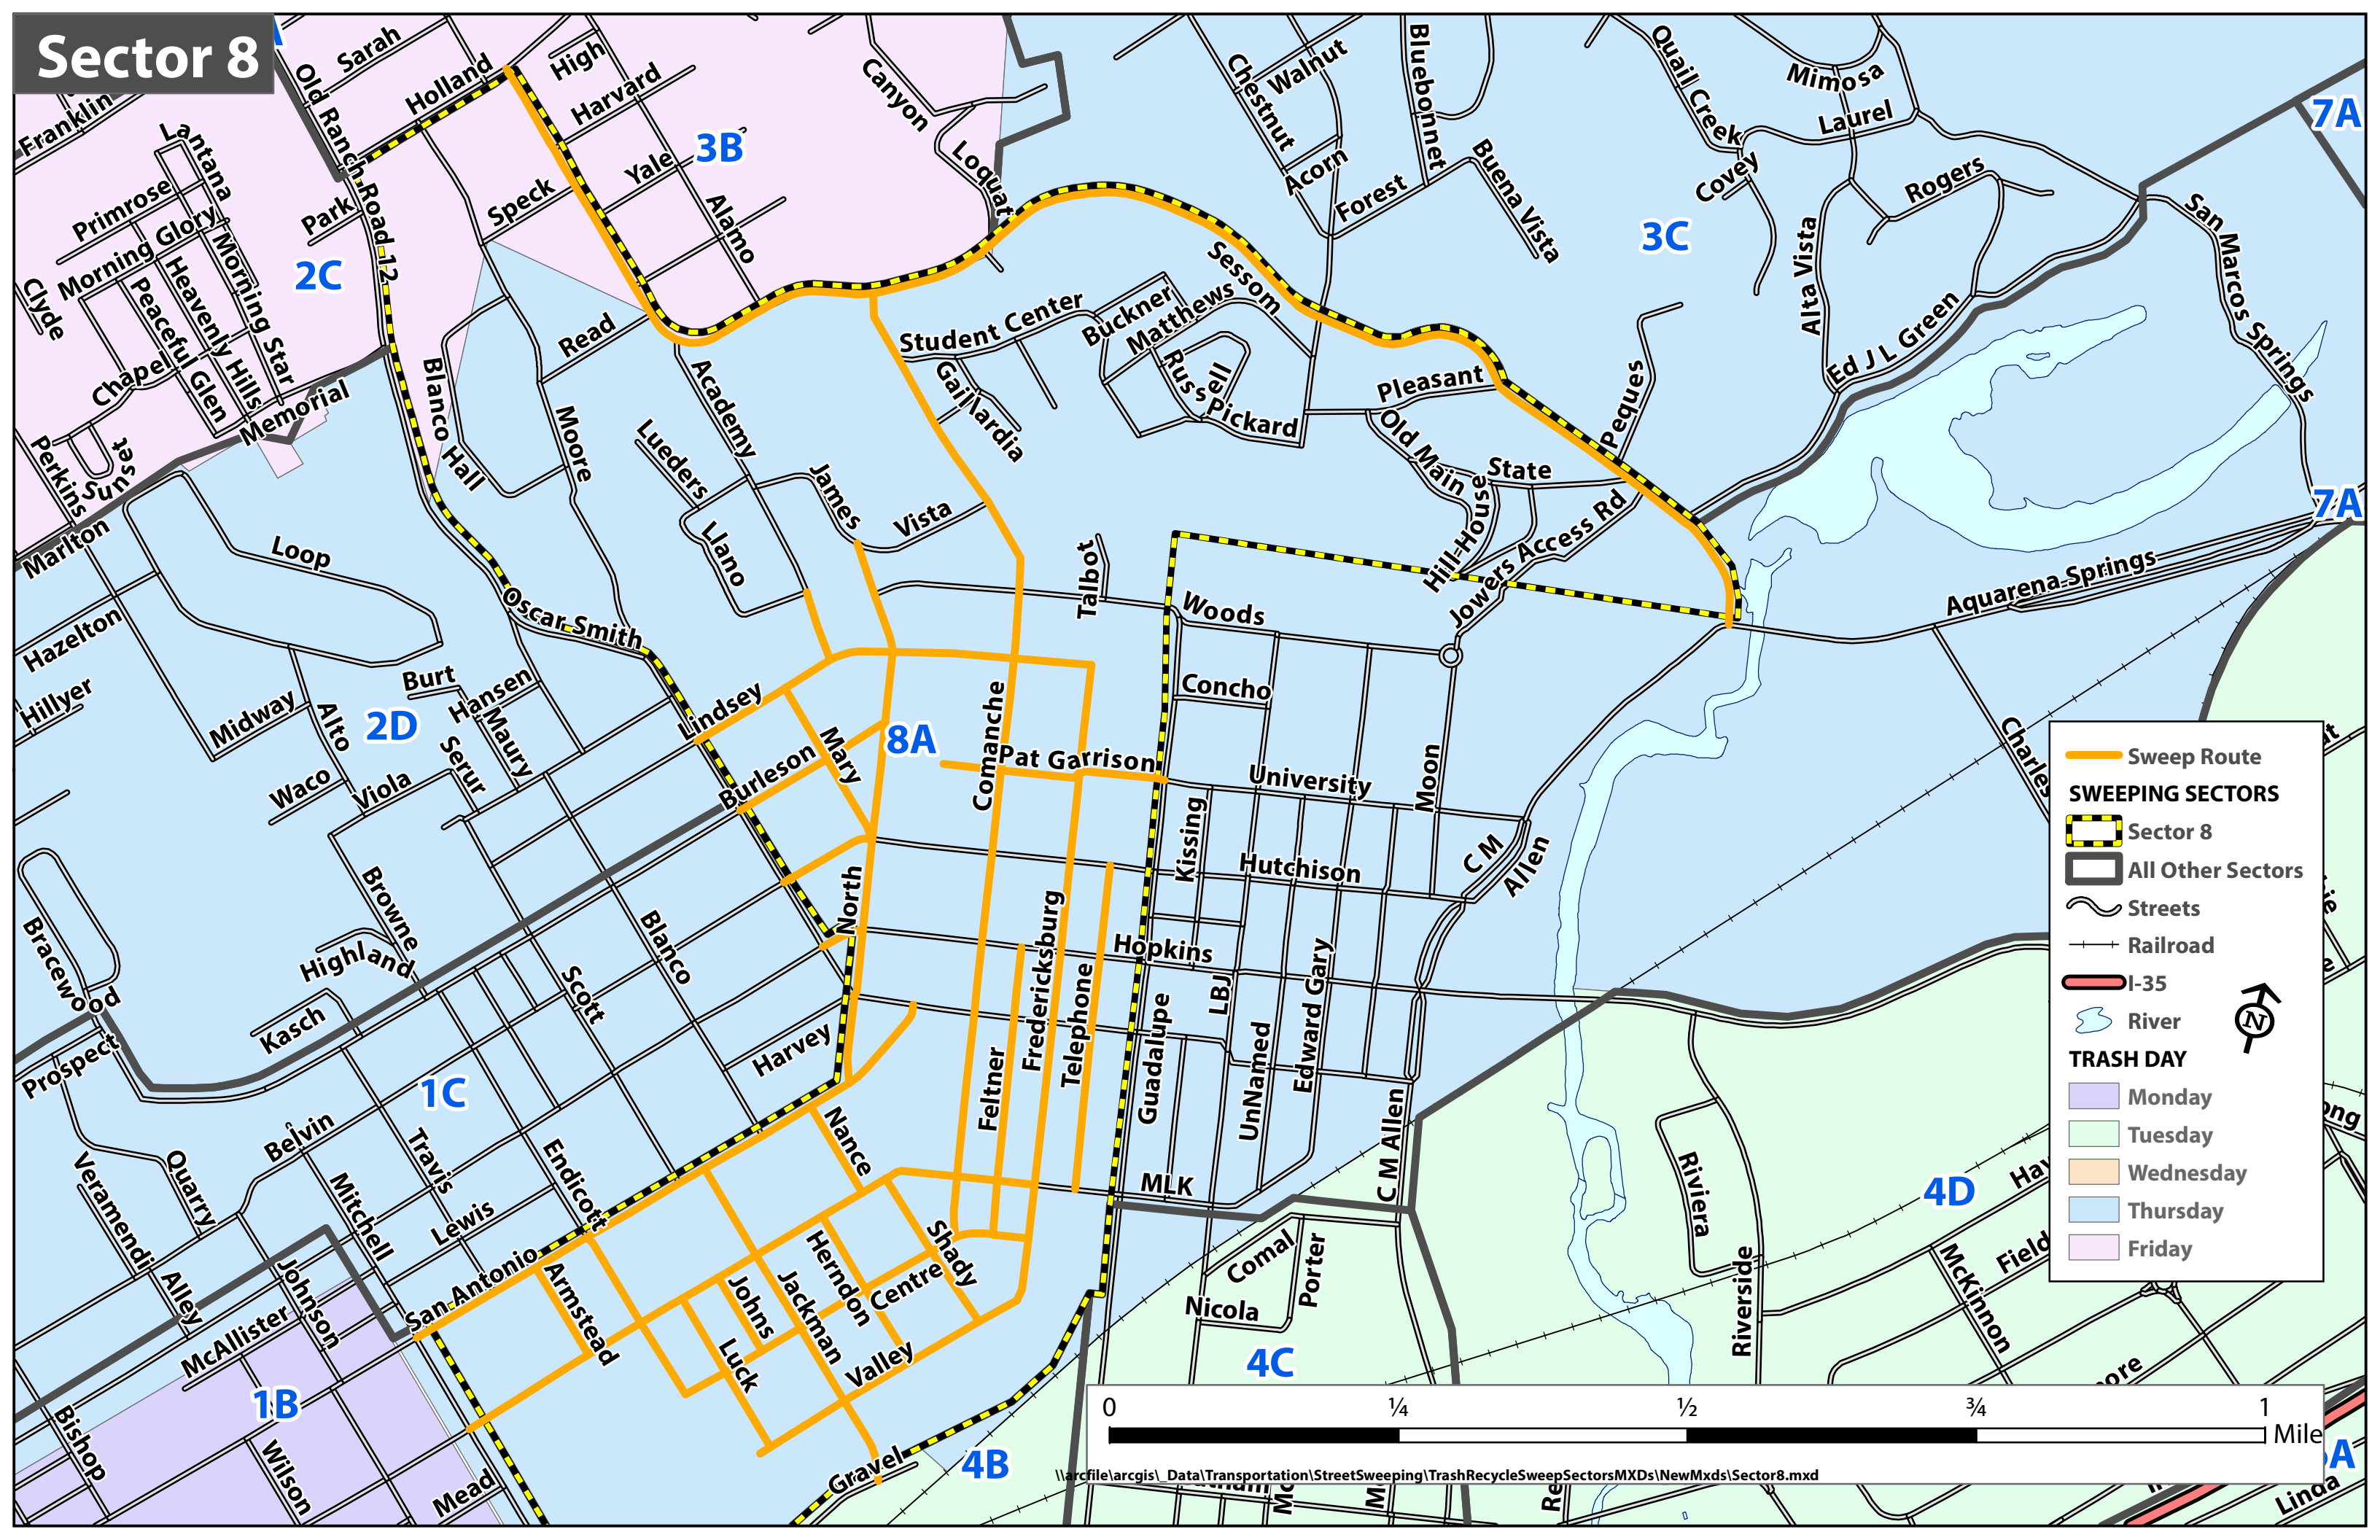

# Sector 8

**Sweep Route**  
 Sweep Route

**SWEEPING SECTORS**  
 Sector 8  
 All Other Sectors

**Streets**  
 Streets

**Railroad**  
 Railroad

**I-35**  
 I-35

**River**  
 River

**TRASH DAY**

- Monday
- Tuesday
- Wednesday
- Thursday
- Friday