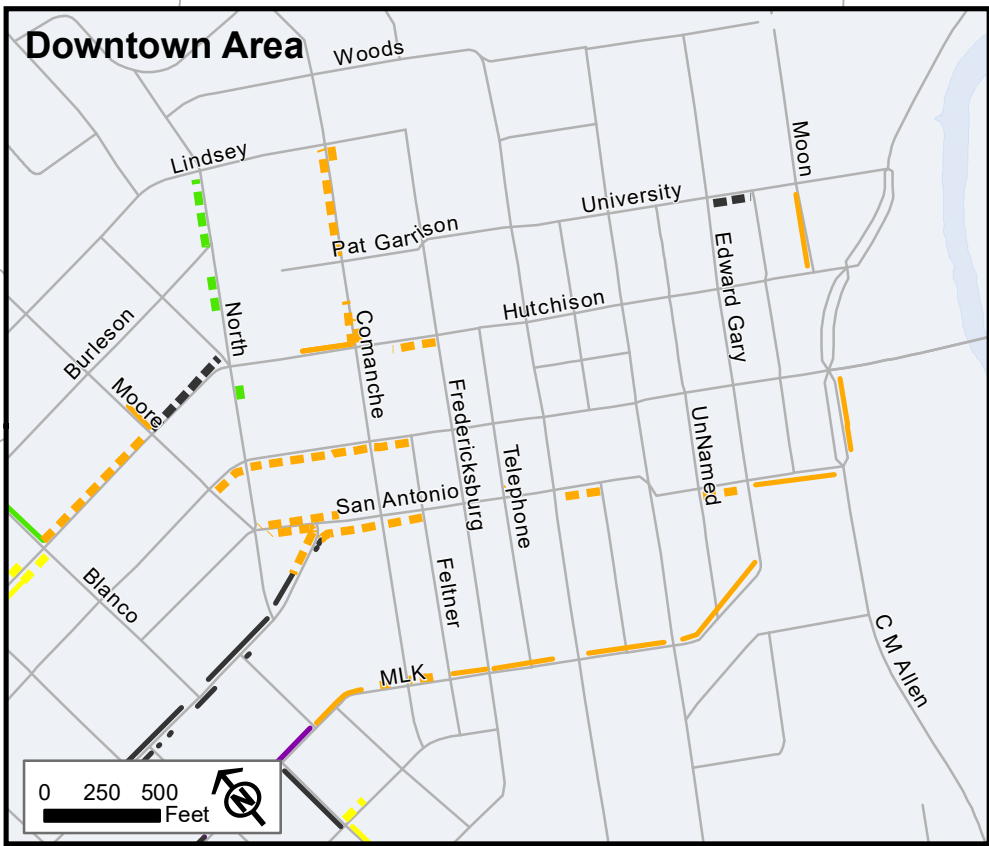

# 2019 Five-Year Sidewalk Plan Map

Print Date: 1/14/2019

**Plan Year/Work Type**

- 2019, New Sidewalk
- 2019, Maintenance
- 2020, New Sidewalk
- 2020, Maintenance
- 2021, New Sidewalk
- 2021, Maintenance
- 2022, New Sidewalk
- 2022, Maintenance
- 2023, New Sidewalk
- 2023, Maintenance
- Completed New Sidewalk
- Completed Maintenance
- Streets
- Texas State University
- City Limits

**Planned years and segments for listed sidewalks are subject to change**

This product is for informational purposes only and may not have been prepared for or be suitable for legal, engineering, or surveying purposes. It does not represent an on-the-ground survey and represents only the approximate relative location of property boundaries.