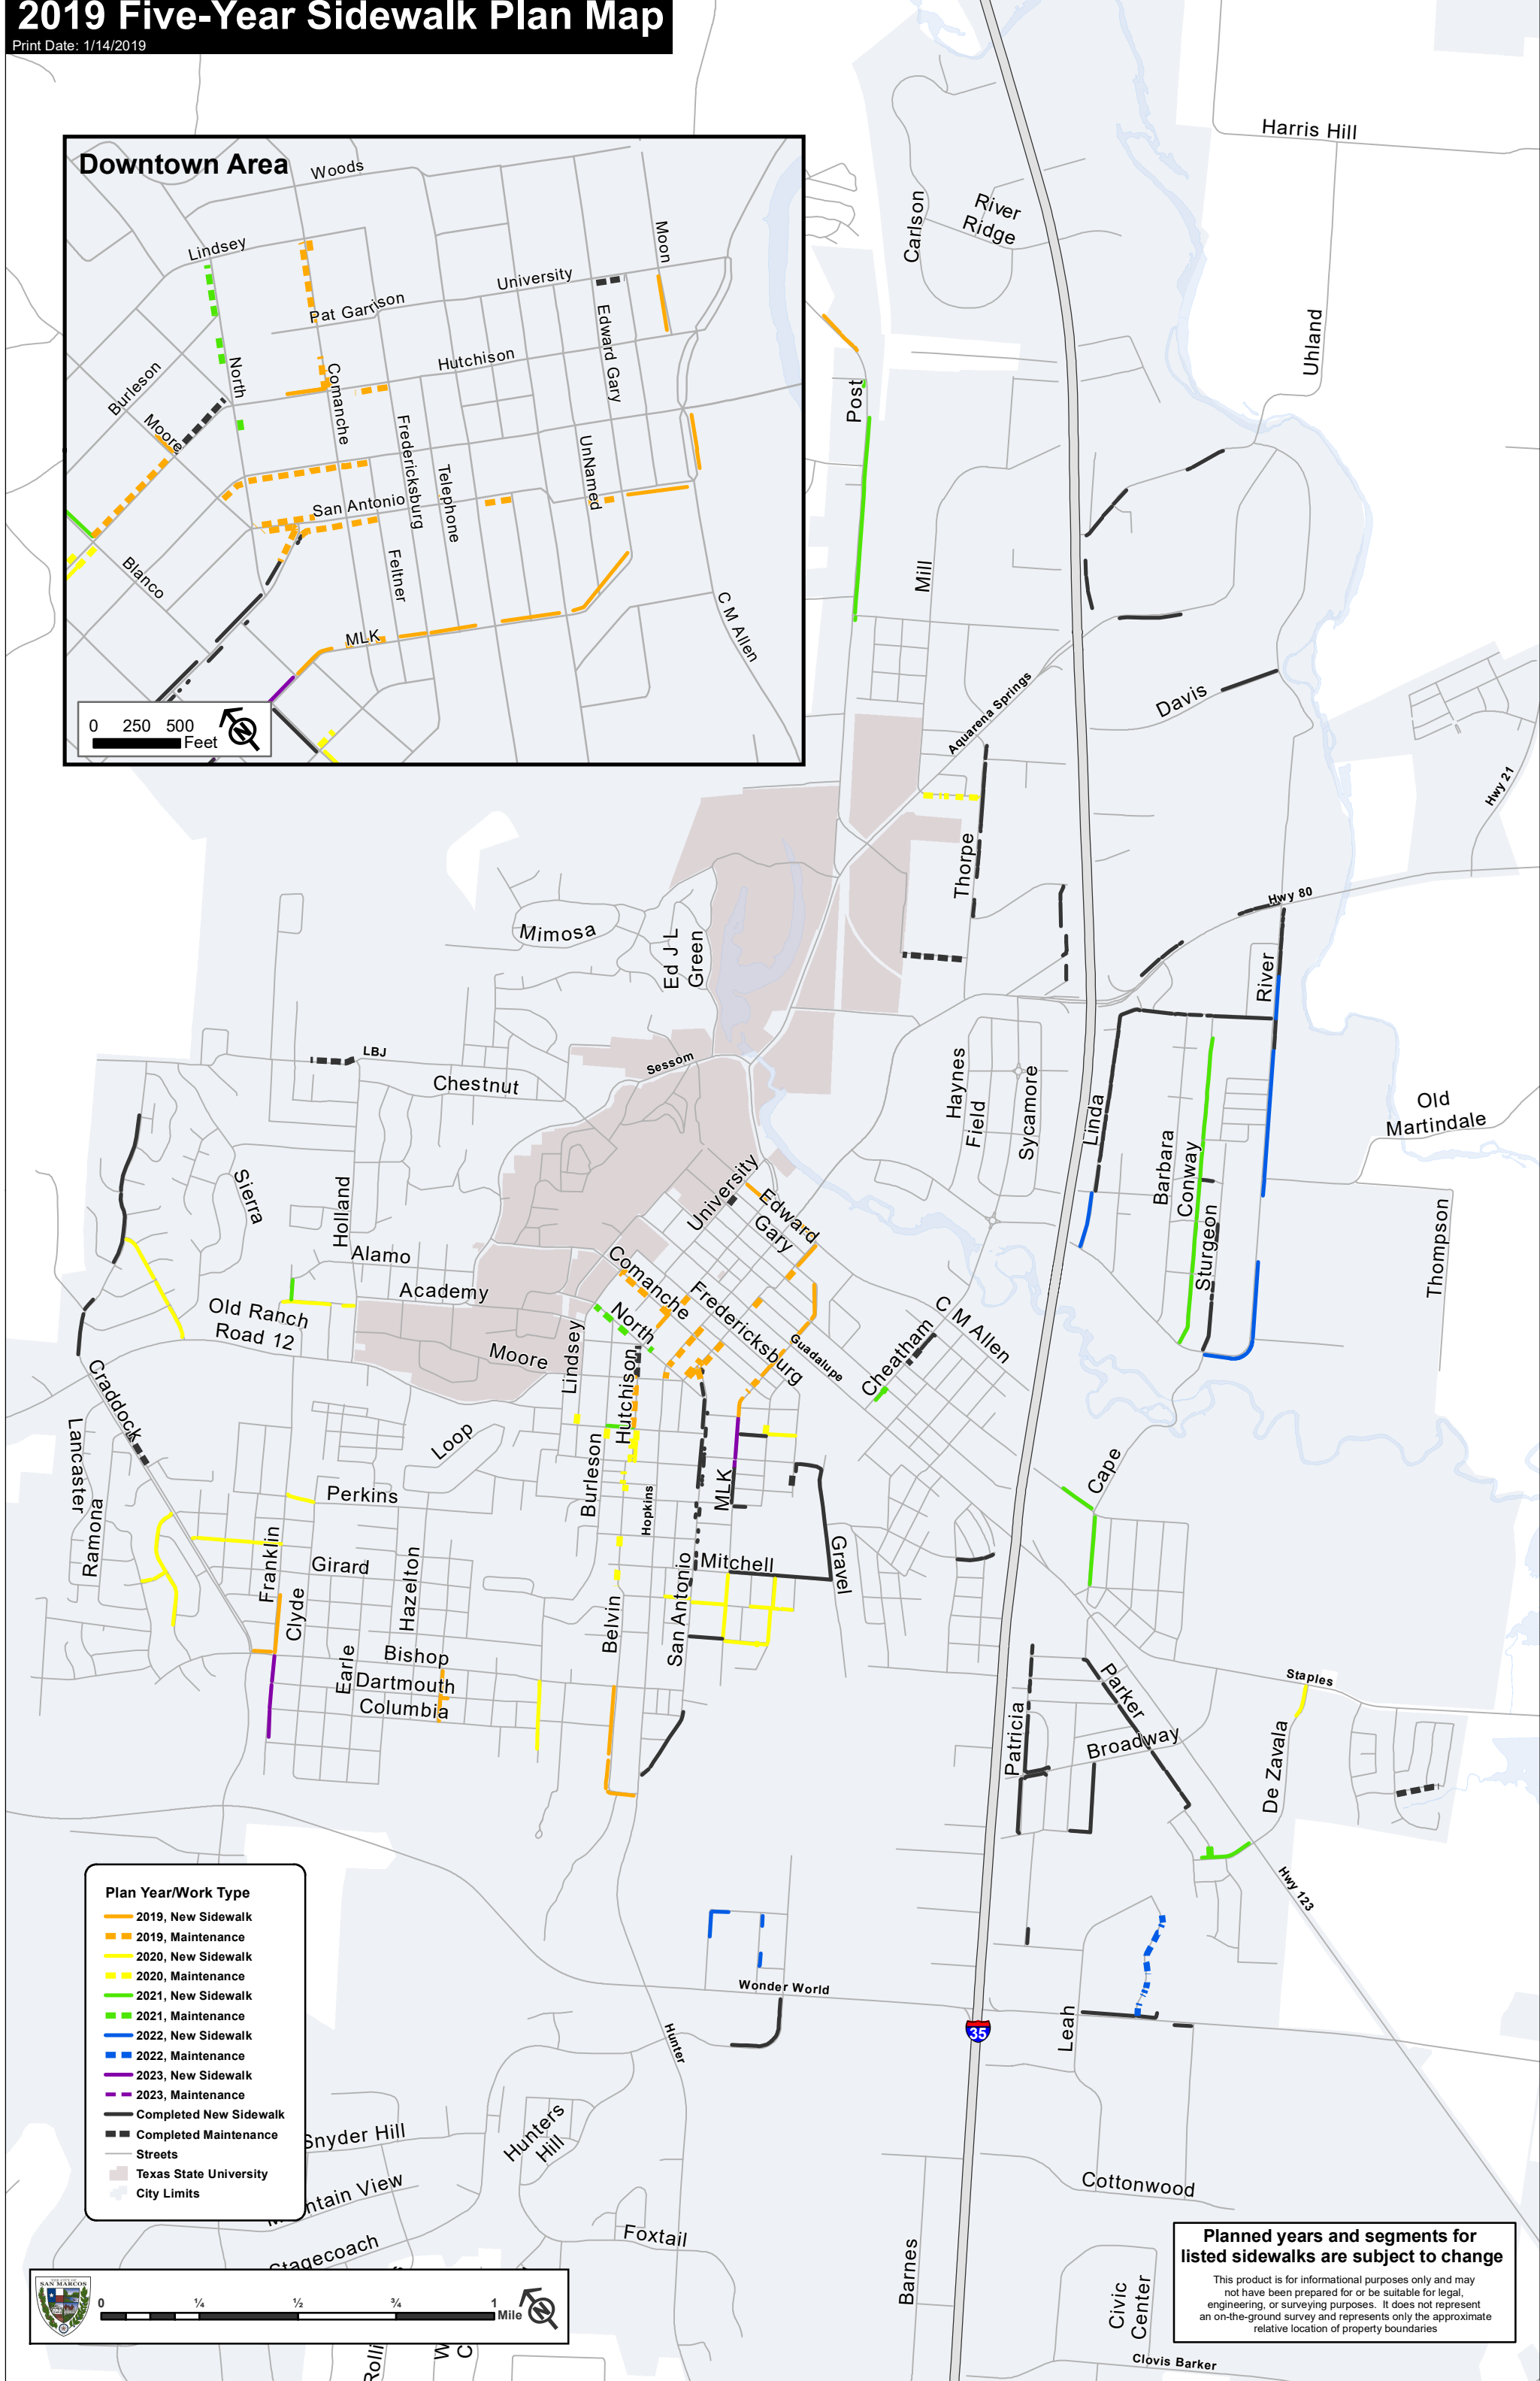

# 2019 Five-Year Sidewalk Plan Map

Print Date: 1/14/2019

**Plan Year/Work Type**

- 2019, New Sidewalk
- 2019, Maintenance
- 2020, New Sidewalk
- 2020, Maintenance
- 2021, New Sidewalk
- 2021, Maintenance
- 2022, New Sidewalk
- 2022, Maintenance
- 2023, New Sidewalk
- 2023, Maintenance
- Completed New Sidewalk
- Completed Maintenance
- Streets
- Texas State University
- City Limits

**Planned years and segments for listed sidewalks are subject to change**

This product is for informational purposes only and may not have been prepared for or be suitable for legal, engineering, or surveying purposes. It does not represent an on-the-ground survey and represents only the approximate relative location of property boundaries.