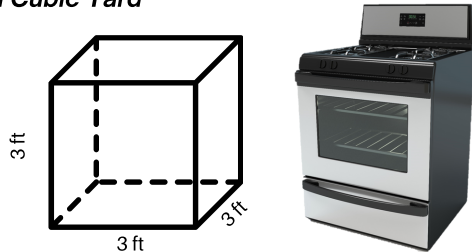

RESIDENTIAL BULK PICK UP GUIDE

- Garbage customers receive 4 bulk pick ups per year
- Each pick up is limited to 3 cubic yards
- Serviced the 1st & 3rd weeks of the month on your garbage day
- Call by 4 pm two business days before your service day to schedule
- Accepted:
 - Furniture
 - Appliances (Freon-free)
 - Carpet (4' rolls)
 - Lumber (less than 4' long, nail-free)
 - Yard waste (branches less than 3" wide & 4' long, bundled, under 35 lbs)

1 Cubic Yard

3 Cubic Yards