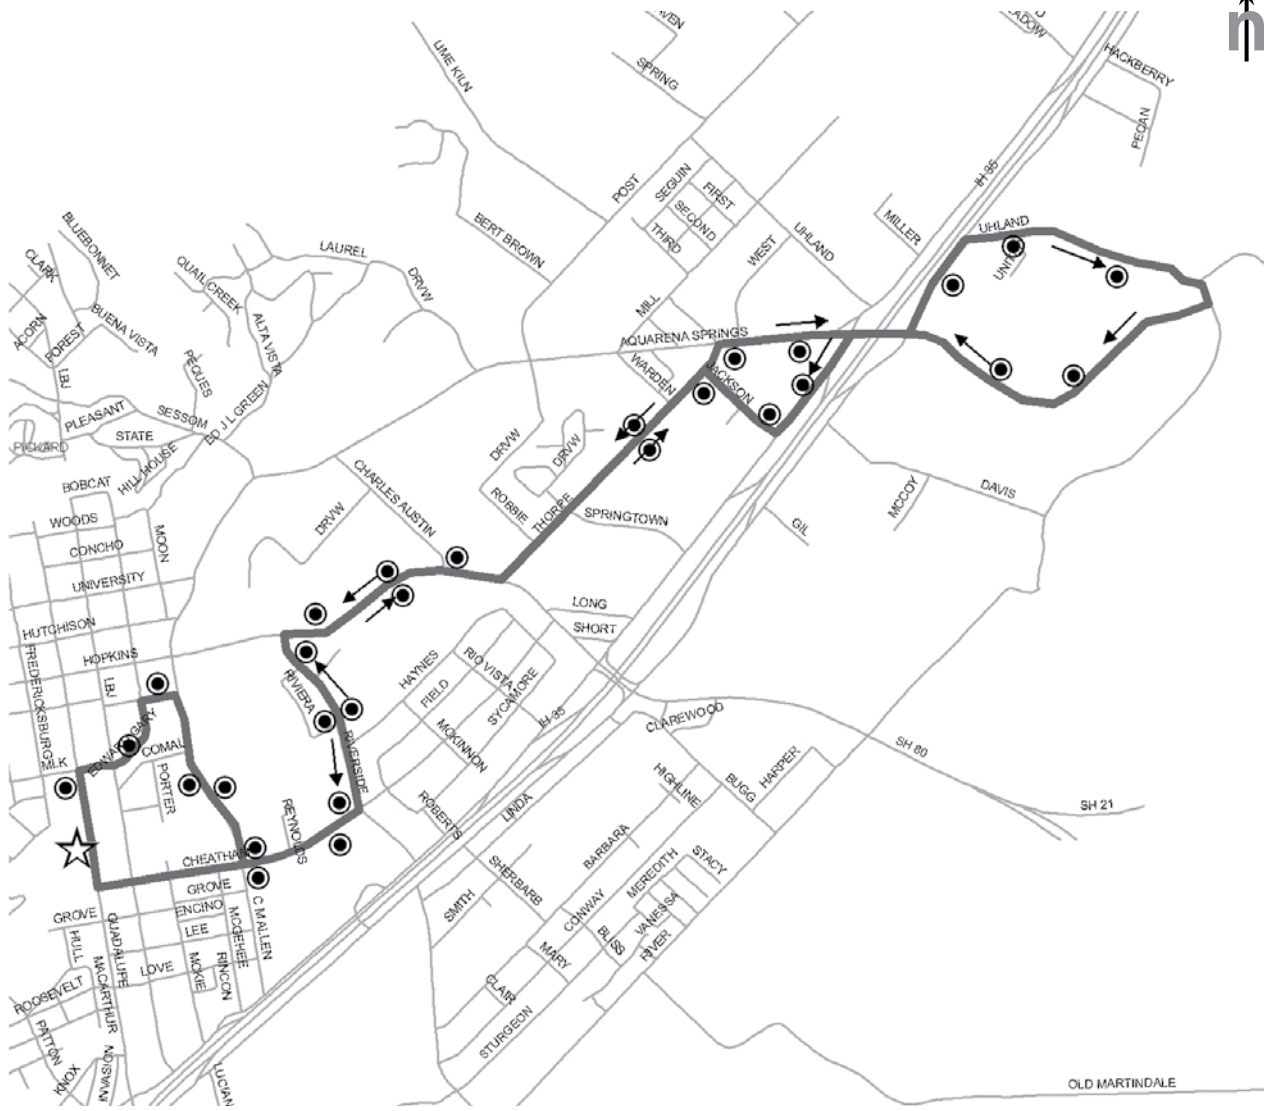

violet line

3 uhland road

service to City Hall, Target, HEB, Fairfield Apts

San Marcos Station	Thorpe Lane at Target (outbound)	Uhland Road at Fairfield Apts	Thorpe Lane at HEB (inbound)	San Marcos Station
7:00 am	7:07 am	7:13 am	7:20 am	7:26 am
8:00 am	8:07 am	8:13 am	8:20 am	8:26 am
9:00 am	9:07 am	9:13 am	9:20 am	9:26 am
10:00 am	10:07 am	10:13 am	10:20 am	10:26 am
11:00 am	11:07 am	11:13 am	11:20 am	11:26 am
12:00 pm	12:07 pm	12:13 pm	12:20 pm	12:26 pm
1:00 pm	1:07 pm	1:13 pm	1:20 pm	1:26 pm
2:00 pm	2:07 pm	2:13 pm	2:20 pm	2:26 pm
3:00 pm	3:07 pm	3:13 pm	3:20 pm	3:26 pm
4:00 pm	4:07 pm	4:13 pm	4:20 pm	4:26 pm
5:00 pm	5:07 pm	5:13 pm	5:20 pm	5:26 pm