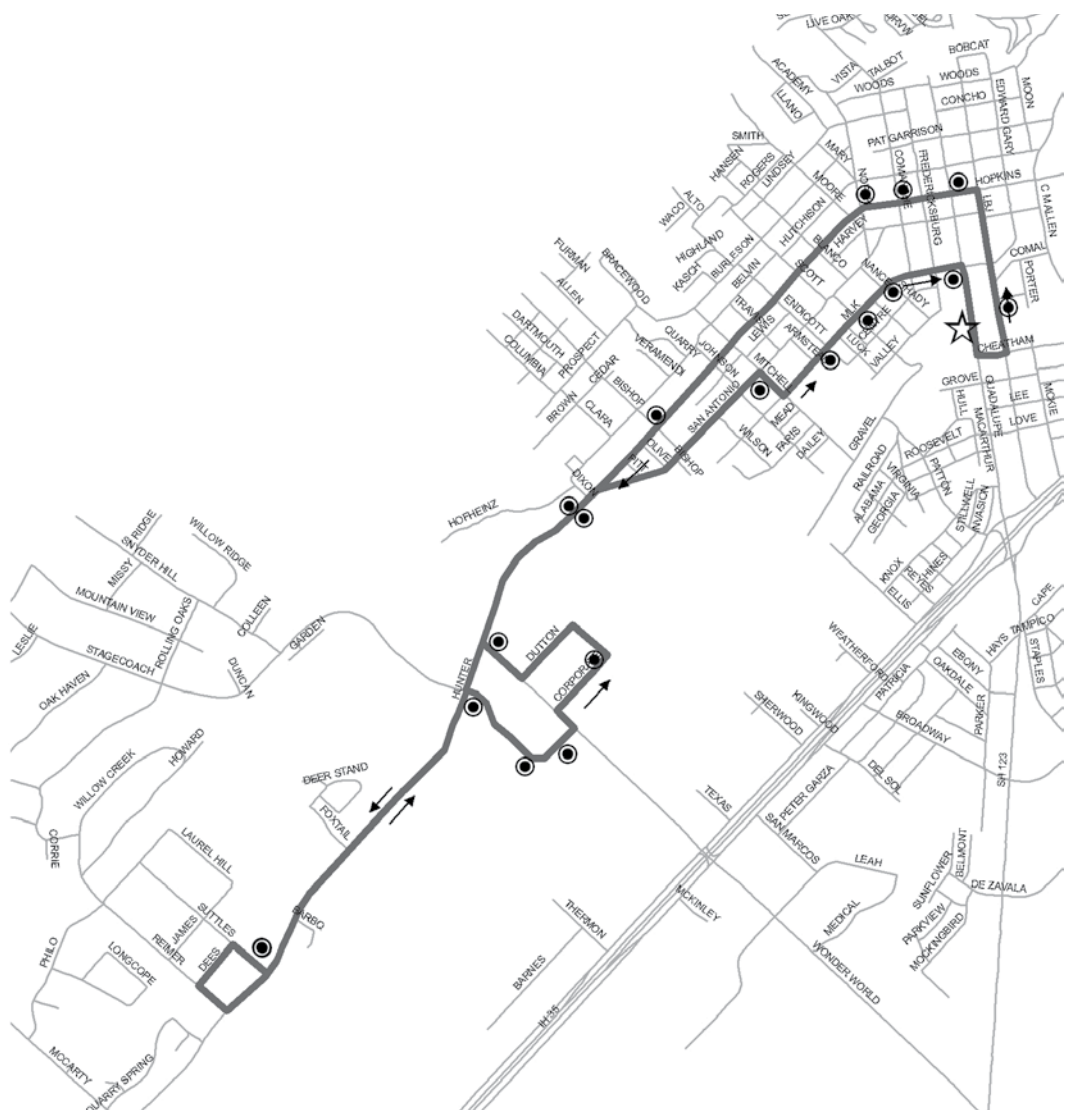

service to HEB, Mariposa Apts, DHS, Dunbar Center

# 8 hunter road

San Marcos Station	Hopkins & HEB	Hunter & Suttles	Stagecoach, Stonebrook Apts	San Marcos Station
7:00 am	see route 8st			
8:00 am	8:04 am	8:11 am	8:15 am	8:27 am
9:00 am	9:04 am	9:11 am	9:15 am	9:27 am
10:00 am	10:04 am	10:11 am	10:15 am	10:27 am
11:00 am	11:04 am	11:11 am	11:15 am	11:27 am
12:00 pm	12:04 pm	12:11 pm	12:15 pm	12:27 pm
1:00 pm	1:04 pm	1:11 pm	1:15 pm	1:27 pm
2:00 pm	see route 8st			
3:00 pm	3:04 pm	3:11 pm	3:15 pm	3:27 pm
4:00 pm	4:04 pm	4:11 pm	4:15 pm	4:27 pm
5:00 pm	5:04 pm	5:11 pm	5:15 pm	5:27 pm

yellow line